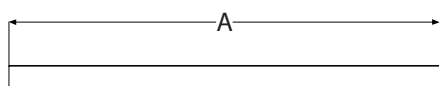

RUBIN SPORT NEW LED

Wymiary / Dimensions / Размеры

Φ [lm]	A (mm)	B (mm)	h (mm)
8000	1190	220	60
16000	1190	220	60
24000	1190	320	60
32000	1190	320	60

TYP	P1W1		Φ [lm]
RUBIN SPORT NEW LED	63 W	LED	8000
RUBIN SPORT NEW LED	125 W	LED	16000
RUBIN SPORT NEW LED	188 W	LED	24000
RUBIN SPORT NEW LED	250 W	LED	32000